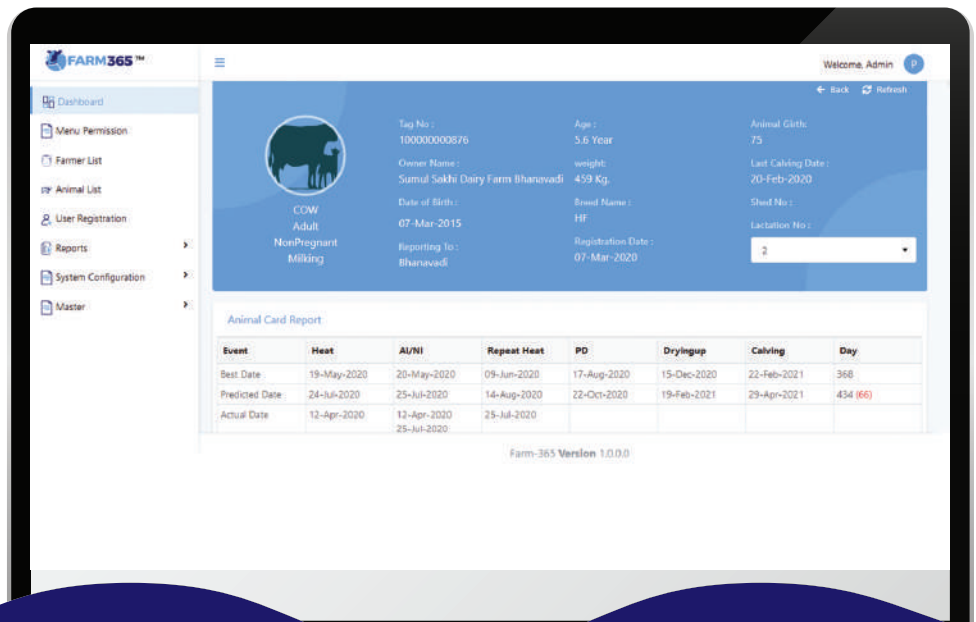

Our product in this pursuit –

FARM 365 ANIMAL HUSBANDRY APP

THE COMPLETE SOLUTION FOR DAIRY FARM MANAGEMENT

Farm 365 is an app with seamless user interface to help the farmers with recording data of life cycle events of cattle. The digitally-advanced offering has a web portal synced to the application for advanced data analysis. The application works online as well as offline, syncing with the central server once the internet is available.

Manages records of AI, PD, medical health checkup and calving of cattle

Sends real-time actionable alerts to the farmers about cattle life cycle events

Maintains animal breeding, feeding, and lactation records

Records historical data which helps to monitor milk productivity and efficiency of cattle

Provides awareness and education regarding important life cycle events of cattle and general information about scientific farm management practices

Inbuilt Ration Balance Calculator to ensure actual nutrition requirements of each animal

FEATURES:

- Regional Language Support
- Milk Data Recording
- Animal Lifecycle Events
- Alerts to Service Providers, Doctors, Farmers
- Separate AI Worker Module
- Offline Data Recording
- Integrates easily with our farm hardware/equipment
- Single App manages all users related to various activities at farm
- Animal life-cycle card for all the lifecycle events
- Financial Analysis
- Vaccination Recording
- Q&A with Doctors