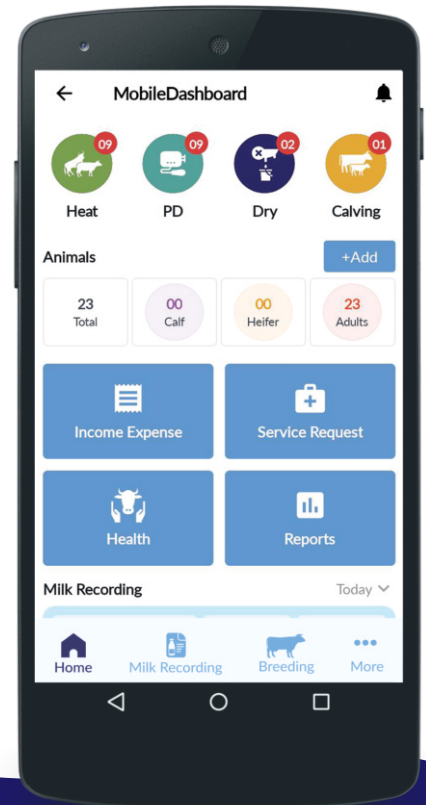

prompt[®] FARM365

comprehensive herd management solution

Complete Dairy Herd Management Solution

Manage your cattle's records on mobile and make informed decisions.

GET IN ON

Google Play

Get 3 Months of
Free Subscription

Key features

Individual cattle milk recording

Breeding cycle management

Health treatment records

Financial records of farms

Important actionable alerts

Animal card to access all records at one place

Event prediction reports